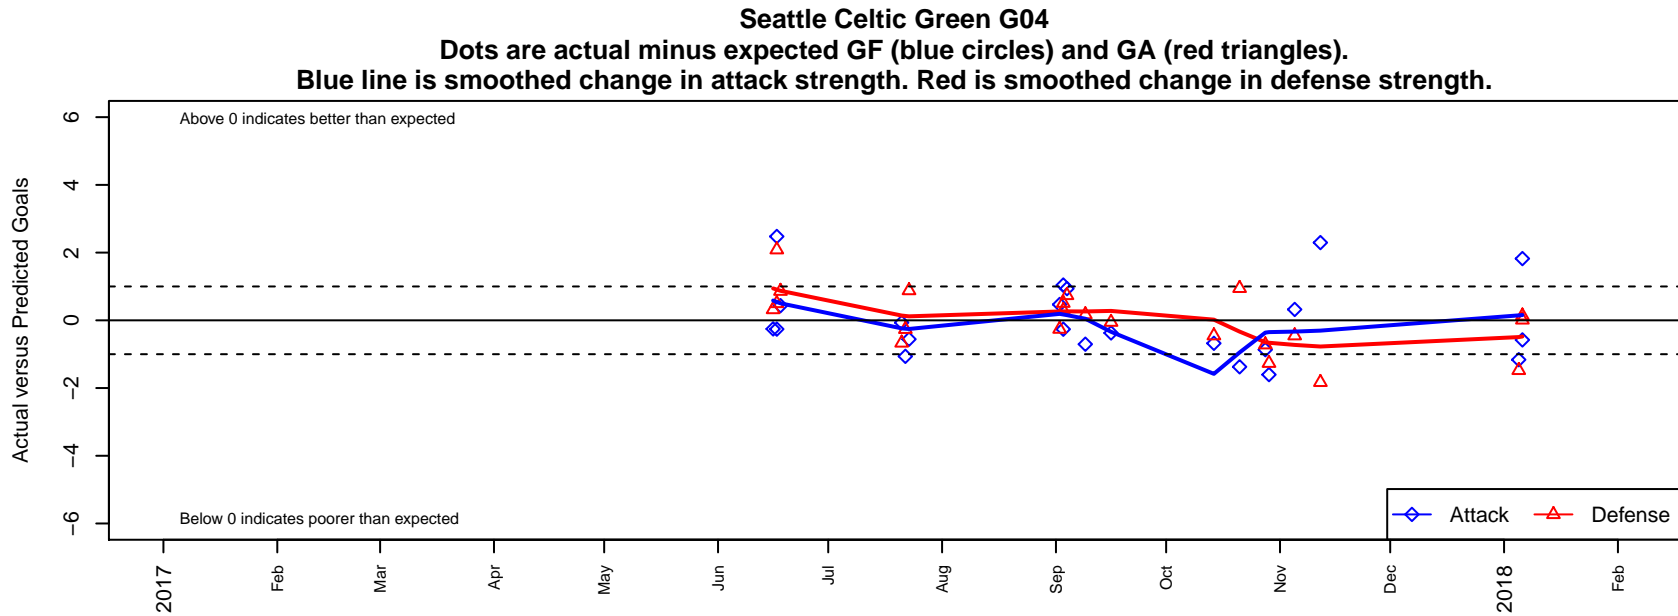

**attack and defense variance (black dot)
relative to other teams
and top 10 in region**

**attack and defense rating
relative to others at age
and all opponents in last 13 months**

Seattle Celtic Green G04

Seattle Celtic
Seattle, WA
G04 total strength=1483
attack=13.07 defense=8.69
fall league = PSPL WNPL U14

alt names used:
Seattle Celtic G04 Green
Seattle Celtic G04 Green
Seattle Celtic G04 Green
Seattle Celtic G04 Green
Seattle Celtic G04 Green

Venues played:
2017 Starfire Spring Classic GU14
2017 Sounders FC Cup GU14 Gold
2017 Labor Day Cup GU14
2017 PSPL WNPL U14
2017 PacNW Winter Classic 2004 Premier 2